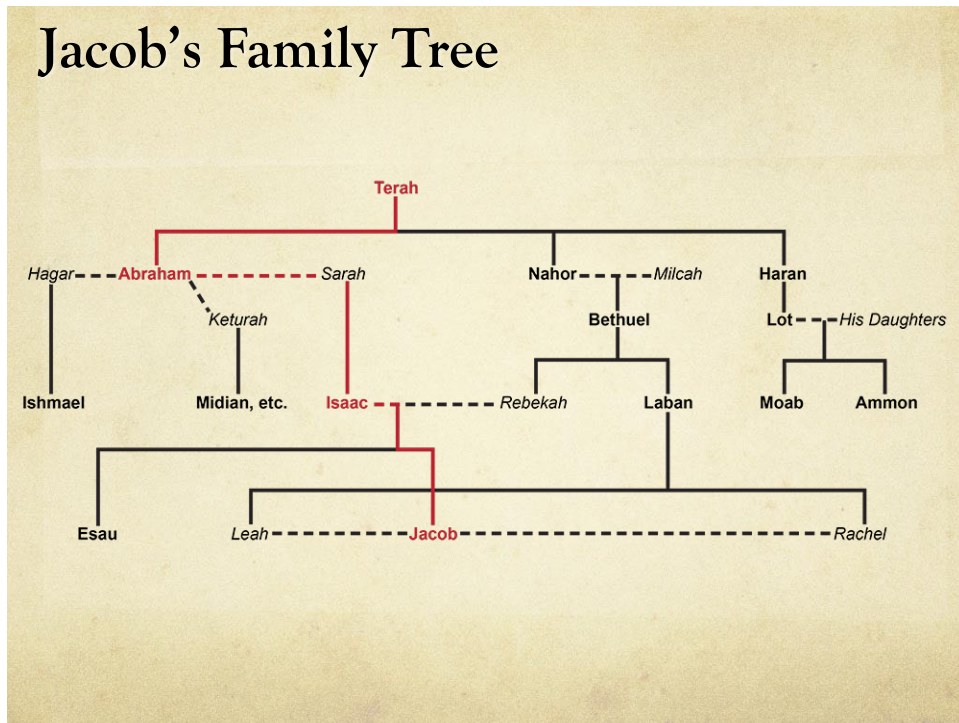

Unit 4: Genesis 25-50

Jacob's Family Tree

Jacob's Family Tree

Jacob's Family Tree

Jacob's Family Tree

“Twelve” Tribes of Israel

1. Reuben
2. Simeon
3. Levi
4. Judah
5. Issachar
6. Zebulun
7. Gad
8. Asher
9. Dan
10. Naphtali
11. Manasseh (Joseph)
12. Ephraim (Joseph)
13. Benjamin