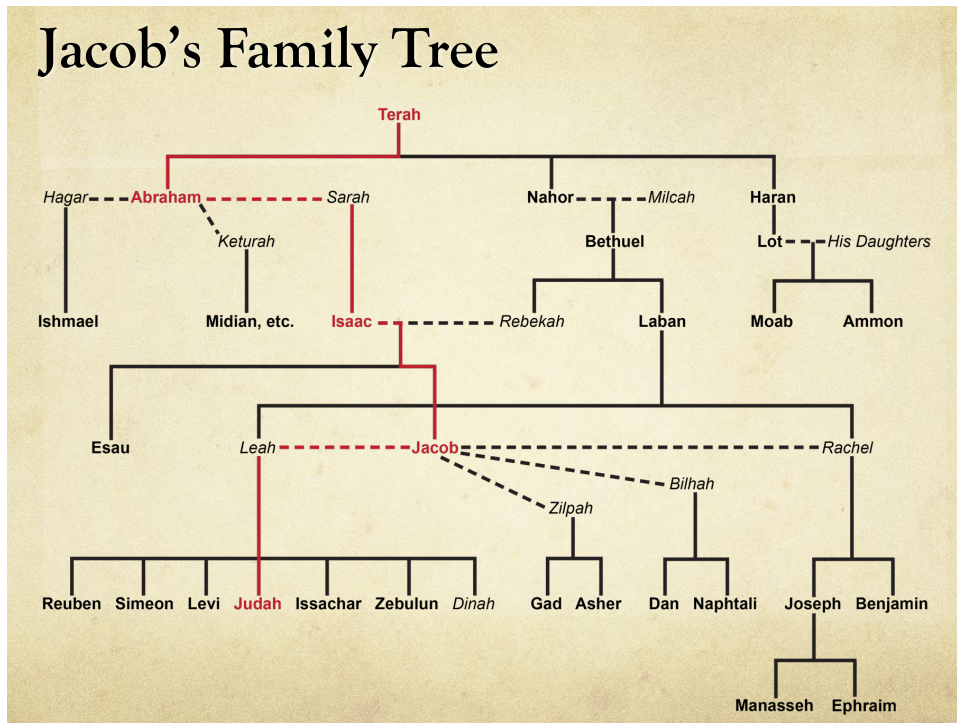

Unit 4: Genesis 25-50

Jacob's Family Tree

Jacob's Family Tree

Jacob's Family Tree

Jacob's Family Tree

“Twelve” Tribes of Israel

1. Reuben
2. Simeon
3. Levi
4. Judah
5. Issachar
6. Zebulun
7. Gad
8. Asher
9. Dan
10. Naphtali
11. Manasseh (Joseph)
12. Ephraim (Joseph)
13. Benjamin