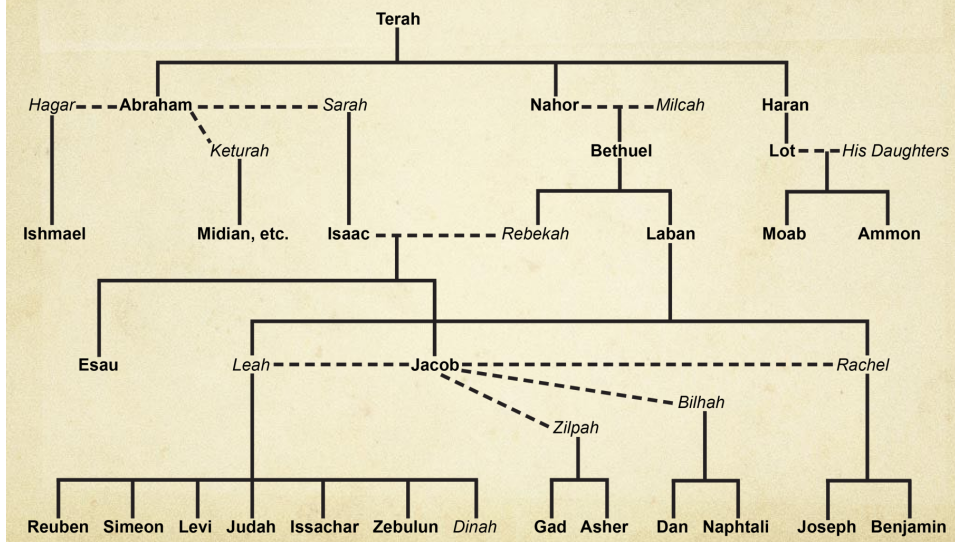

Unit 4: Genesis 25-50

Jacob's Family Tree

Jacob's Family Tree

Jacob's Family Tree

Jacob's Family Tree

“Twelve” Tribes of Israel

1. Reuben
2. Simeon
3. Levi
4. Judah
5. Issachar
6. Zebulun
7. Gad
8. Asher
9. Dan
10. Naphtali
11. Manasseh (Joseph)
12. Ephraim (Joseph)
13. Benjamin