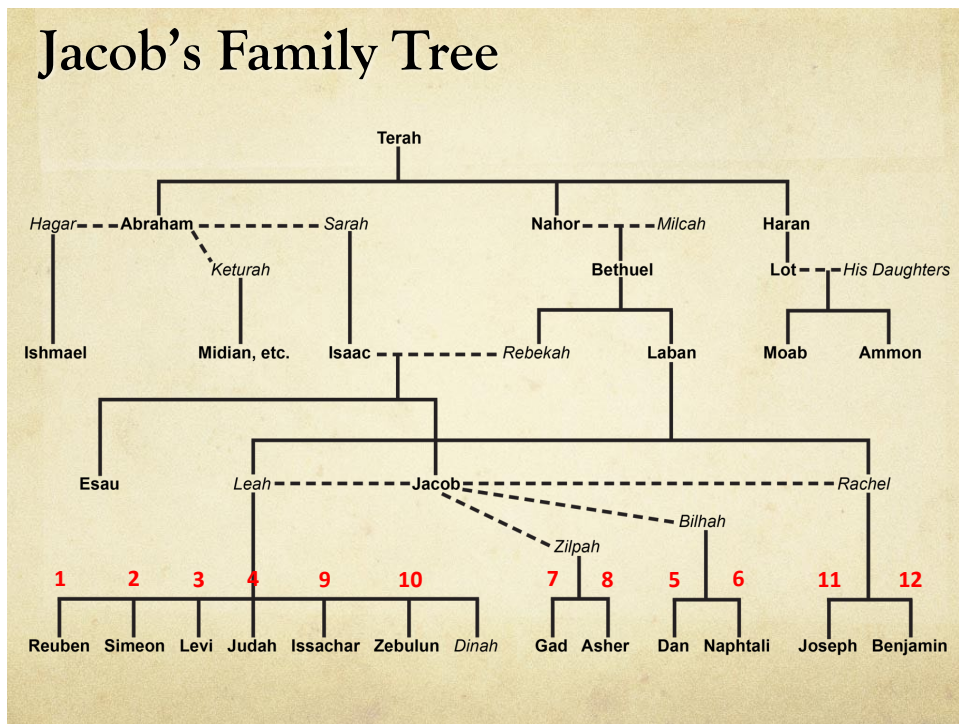

Unit 4: Genesis 25-50

Jacob's Family Tree

Jacob's Family Tree

Jacob's Family Tree

Jacob's Family Tree

“Twelve” Tribes of Israel

1. Reuben
2. Simeon
3. Levi
4. Judah
5. Issachar
6. Zebulun
7. Gad
8. Asher
9. Dan
10. Naphtali
11. Manasseh (Joseph)
12. Ephraim (Joseph)
13. Benjamin