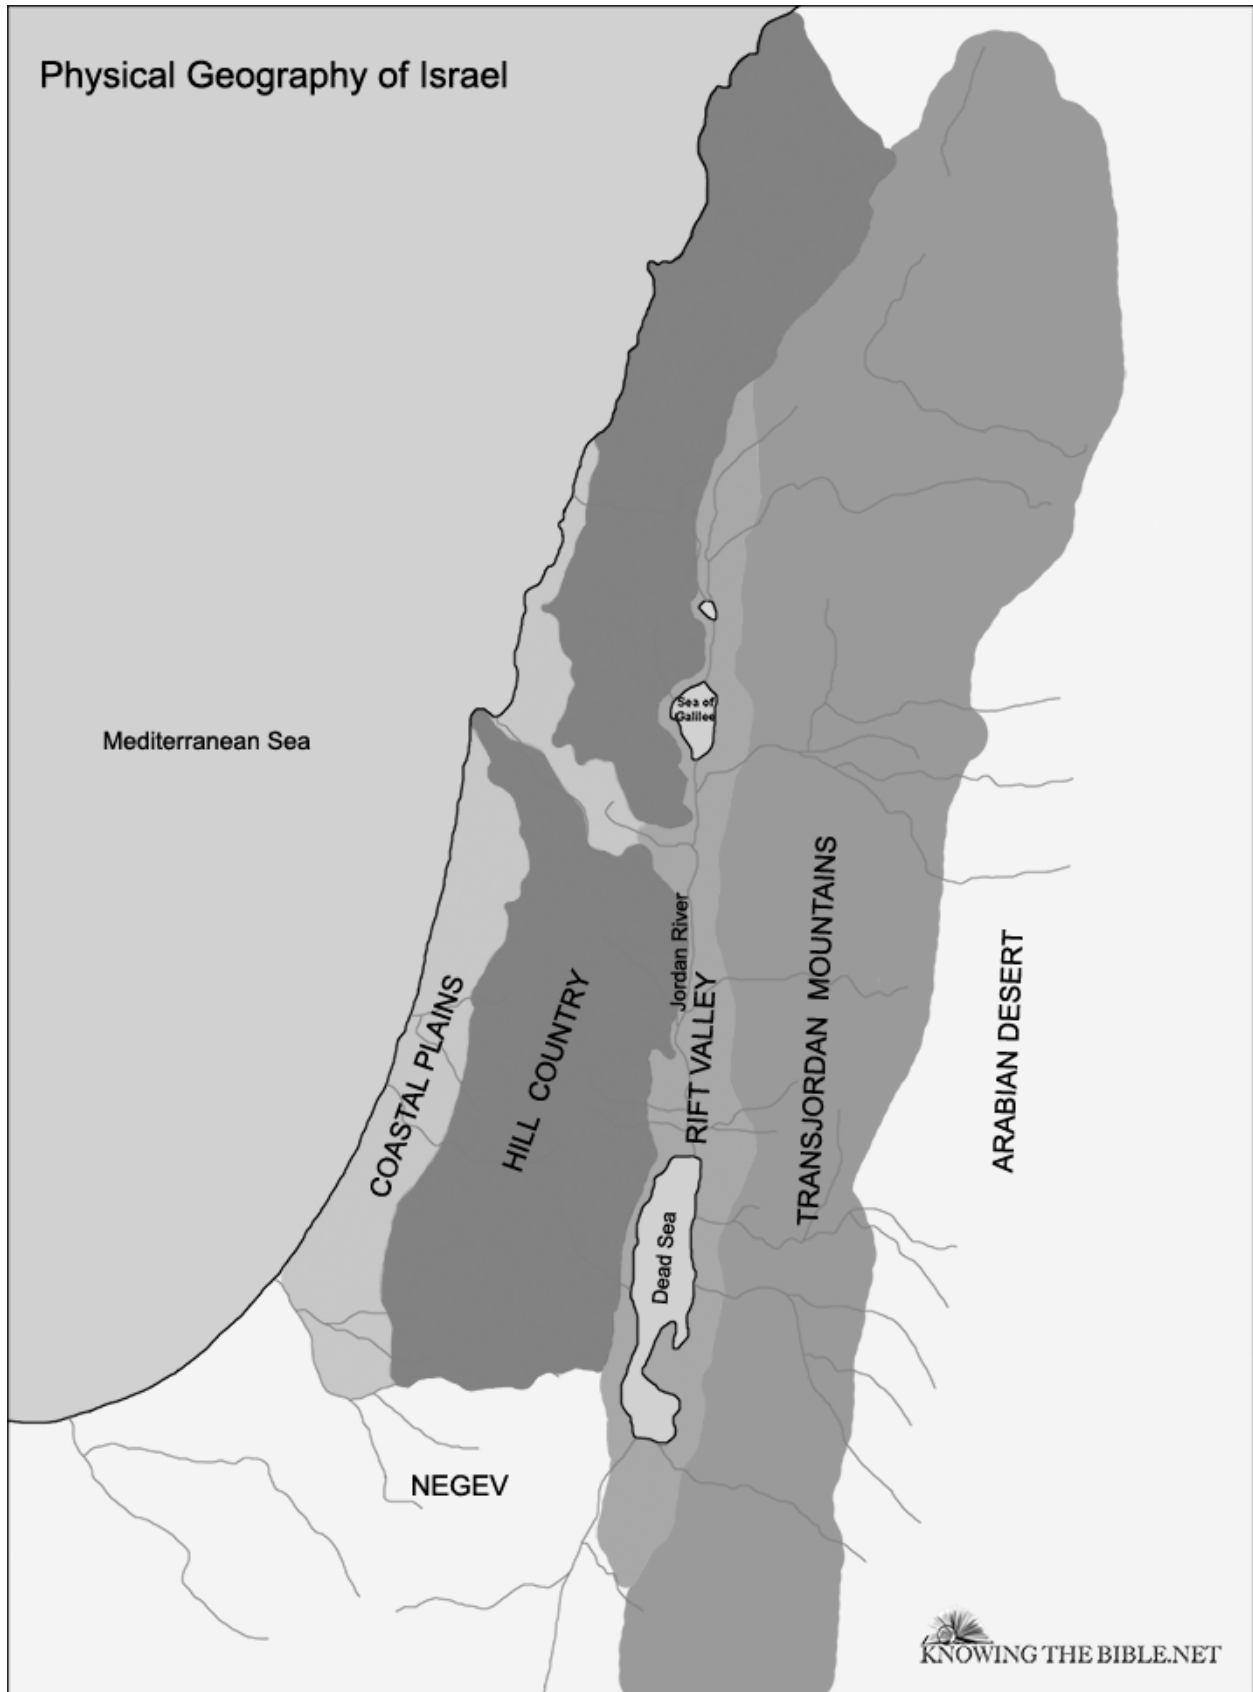

## Bible Timeline

Beginnings (?-2100 BC)	Creation Fall Flood Tower of Babel
Patriarchs (2100-1800 BC)	Abraham Isaac Jacob Judah and Joseph
Deliverance (1800-1406 BC)	400 Years of Slavery The Exodus (1446) Moses Tabernacle
Conquest (1406-1100 BC)	Joshua The Judges Boaz and Ruth
United Kingdom (1100-970 BC)	Samuel Saul David
Divided Kingdom (970-539 BC)	Solomon First Temple (966) Kingdom Split (930) Kings and Prophets Israel's Exile (722) Judah's Exile (586)
Restored Kingdom (539-6 BC)	Daniel The Return (539) Second Temple (515) 400 Silent Years
Fulfillment (6 BC-35 AD)	Jesus Christ Death and Resurrection Pentecost
Church Era (35-65 AD)	Peter Paul Missionary Journeys The Church
Consummation (65-? AD)	Tribulation Christ's Return Marriage of Heaven and Earth

# Map 1

## Map 2

# Map 3