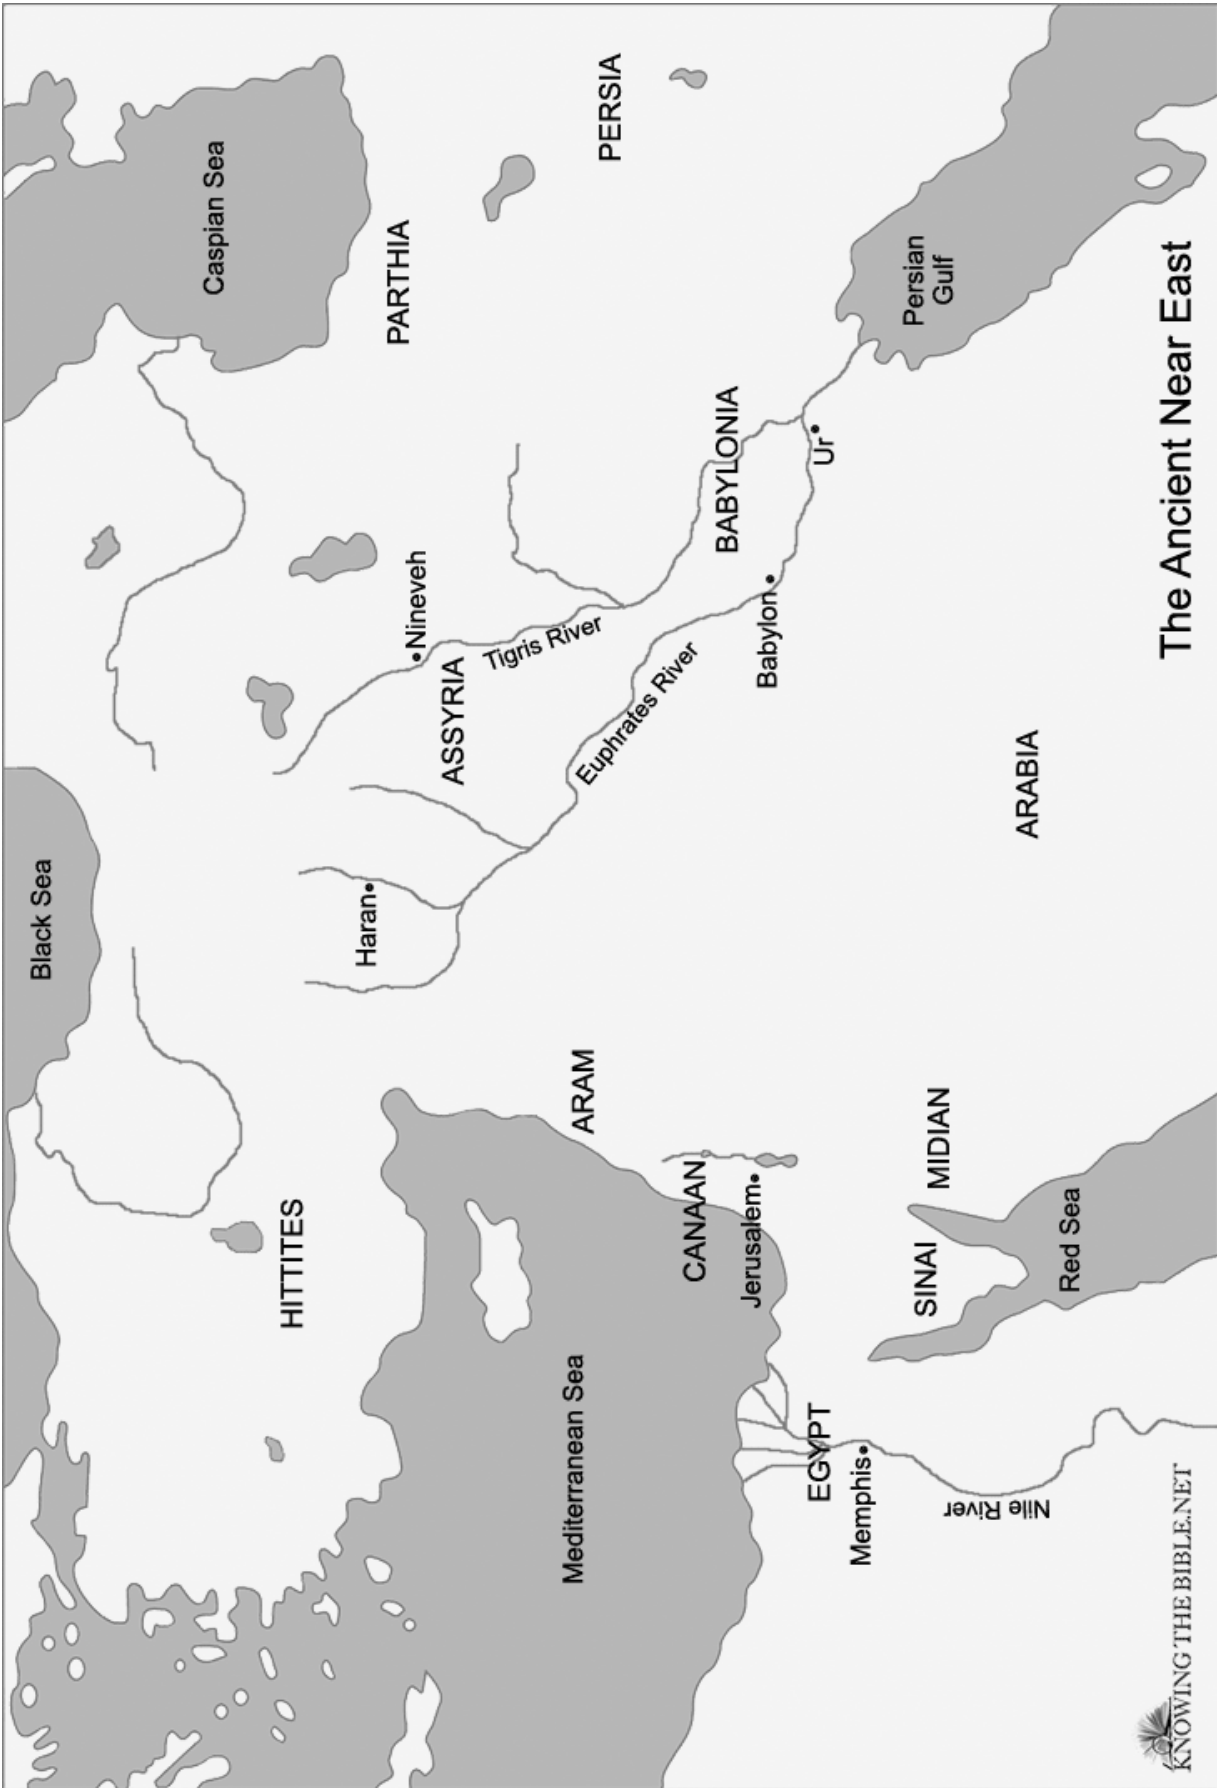

## Bible Timeline

Beginnings (?-2100 BC)	Creation Fall Flood Tower of Babel
Patriarchs (2100-1800 BC)	Abraham Isaac Jacob Judah and Joseph
Deliverance (1800-1406 BC)	400 Years of Slavery The Exodus (1446) Moses Tabernacle
Conquest (1406-1100 BC)	Joshua The Judges Boaz and Ruth
United Kingdom (1100-970 BC)	Samuel Saul David
Divided Kingdom (970-539 BC)	Solomon First Temple (966) Kingdom Split (930) Kings and Prophets Israel's Exile (722) Judah's Exile (586)
Restored Kingdom (539-6 BC)	Daniel The Return (539) Second Temple (515) 400 Silent Years
Fulfillment (6 BC-35 AD)	Jesus Christ Death and Resurrection Pentecost
Church Era (35-65 AD)	Peter Paul Missionary Journeys The Church
Consummation (65-? AD)	Tribulation Christ's Return Marriage of Heaven and Earth

# Map 1

## Map 2

# Map 3