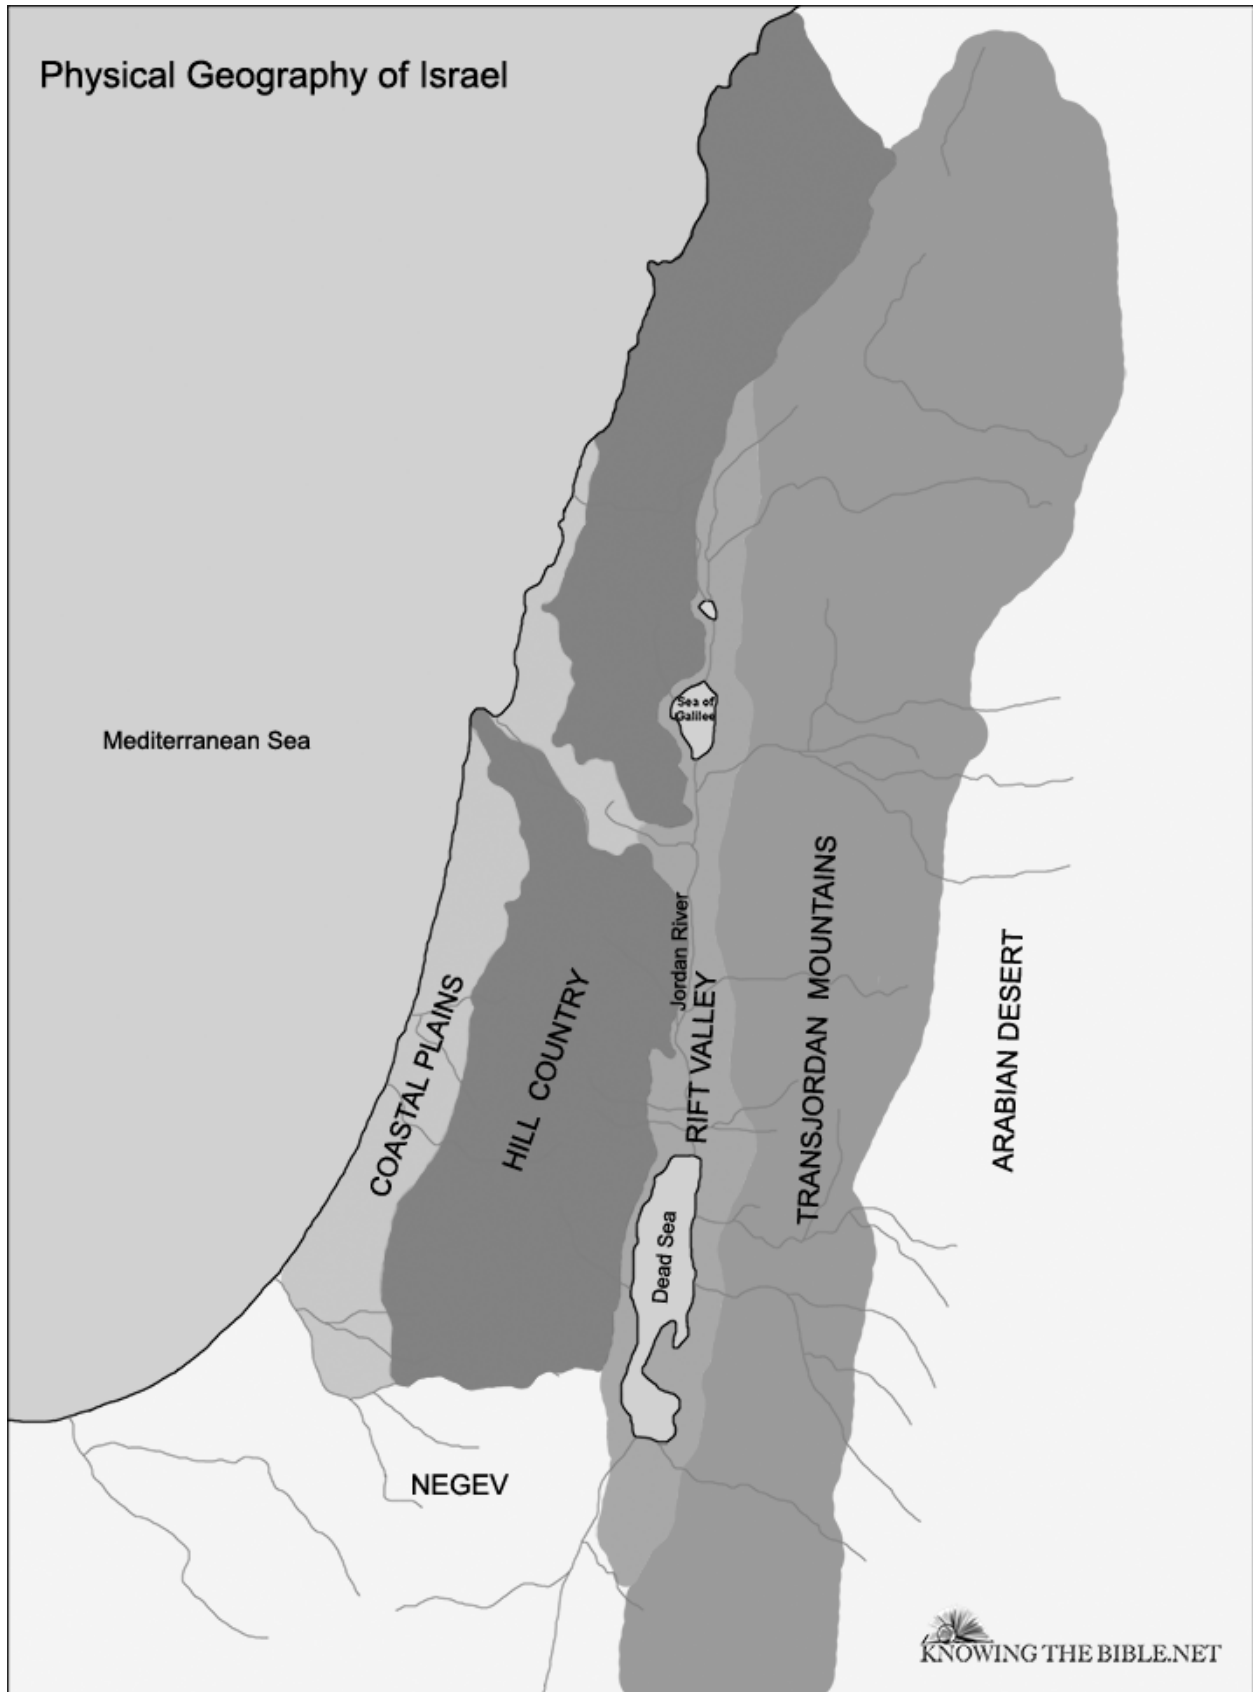

Bible Timeline

Beginnings (?-2100 BC)	Creation Fall Flood Tower of Babylon
Patriarchs (2100-1800 BC)	Abraham Isaac Jacob Judah and Joseph
Deliverance (1800-1406 BC)	400 Years of Slavery The Exodus (1446) Moses Tabernacle
Conquest (1406-1100 BC)	Joshua The Judges Boaz and Ruth
United Kingdom (1100-970 BC)	Samuel Saul David
Divided Kingdom (970-539 BC)	Solomon First Temple (966) Kingdom Split (930) Kings and Prophets Israel's Exile (722) Judah's Exile (586)
Restored Kingdom (539-6 BC)	Daniel The Return (539) Second Temple (515) 400 Silent Years
Fulfillment (6 BC-35 AD)	Jesus Christ Death and Resurrection Pentecost
Church Era (35-65 AD)	Peter Paul Missionary Journeys The Church
Consummation (65-? AD)	Tribulation Christ's Return Marriage of Heaven and Earth

Map 1

Map 2

Map 3