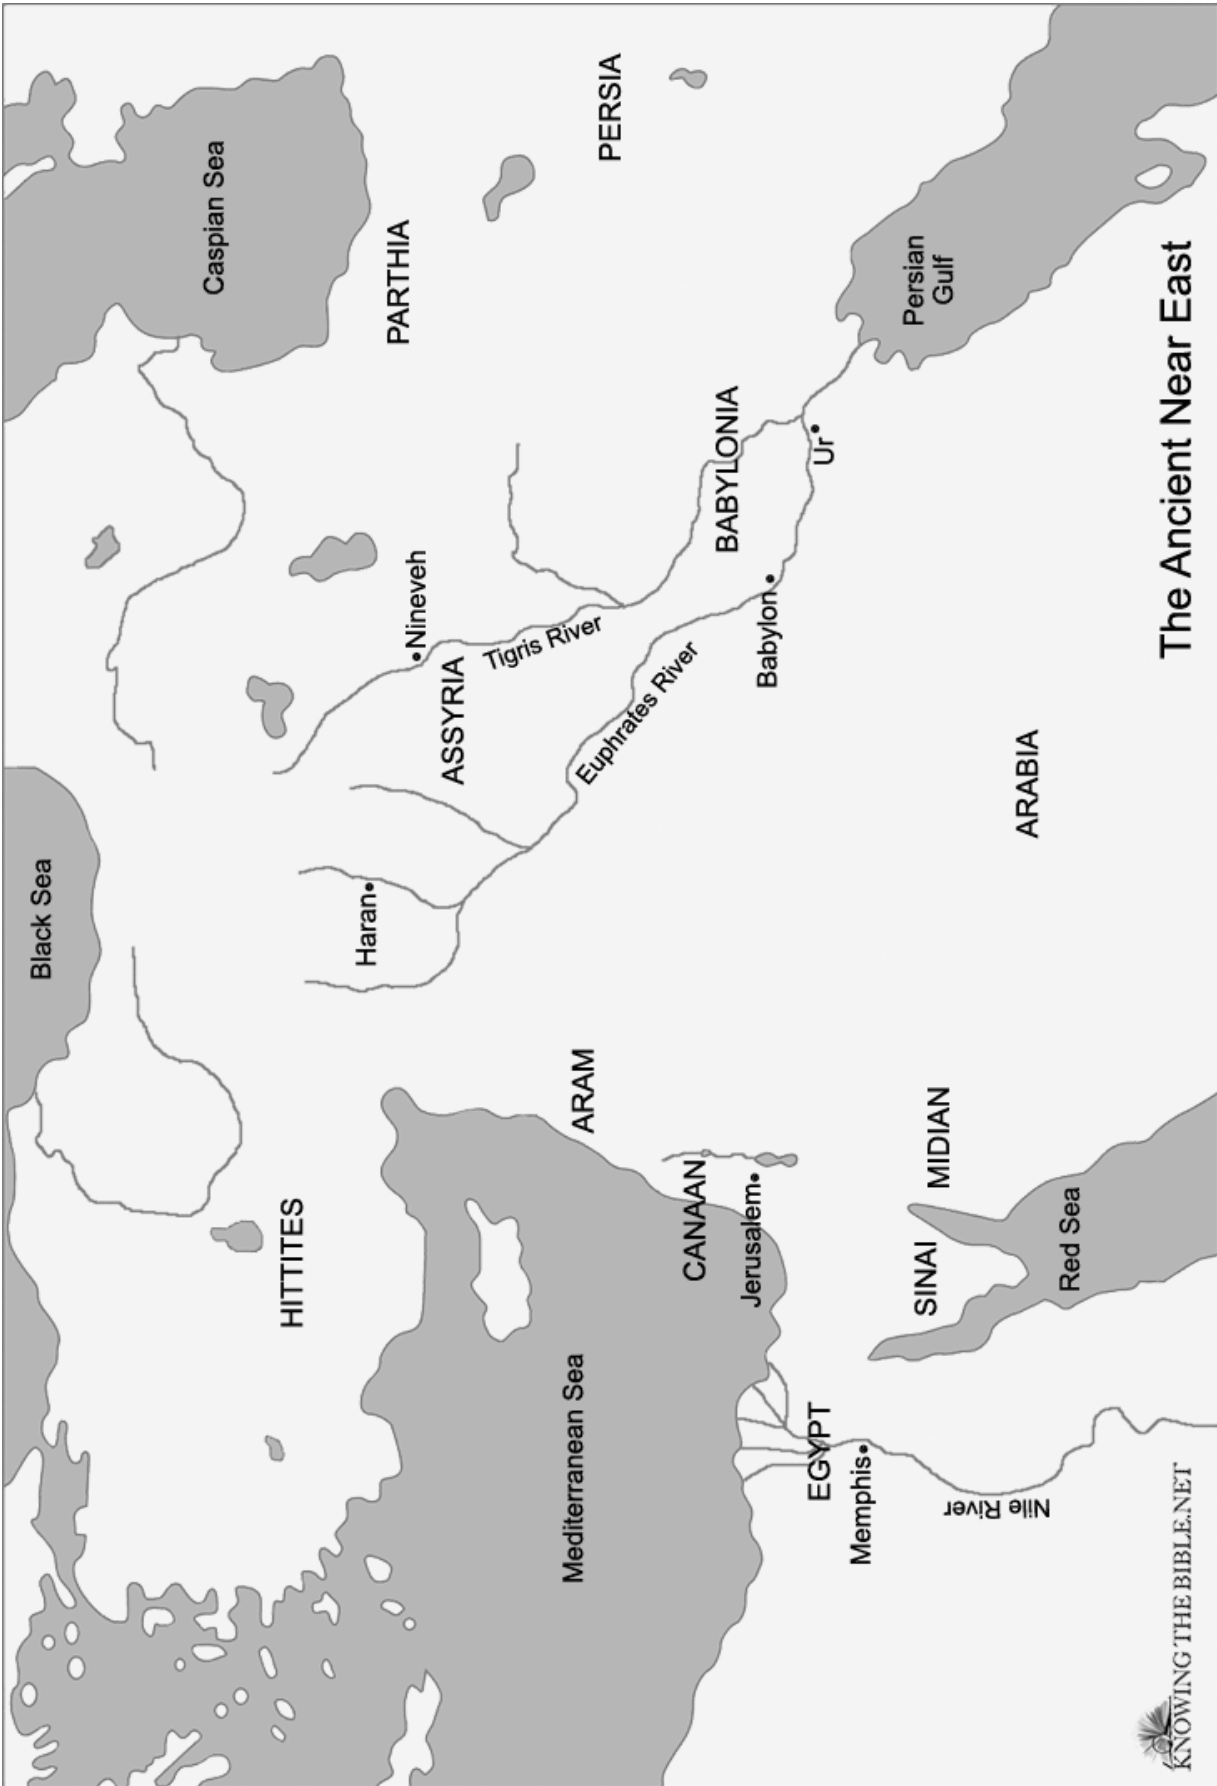

Bible Timeline

Beginnings (?-2100 BC)	Creation Fall Flood Tower of Babylon
Patriarchs (2100-1800 BC)	Abraham Isaac Jacob Judah and Joseph
Deliverance (1800-1406 BC)	400 Years of Slavery The Exodus (1446) Moses Tabernacle
Conquest (1406-1100 BC)	Joshua The Judges Boaz and Ruth
United Kingdom (1100-970 BC)	Samuel Saul David
Divided Kingdom (970-539 BC)	Solomon First Temple (966) Kingdom Split (930) Kings and Prophets Israel's Exile (722) Judah's Exile (586)
Restored Kingdom (539-6 BC)	Daniel The Return (539) Second Temple (515) 400 Silent Years
Fulfillment (6 BC-35 AD)	Jesus Christ Death and Resurrection Pentecost
Church Era (35-65 AD)	Peter Paul Missionary Journeys The Church
Consummation (65-? AD)	Tribulation Christ's Return Marriage of Heaven and Earth

Map 1

Map 2

Map 3